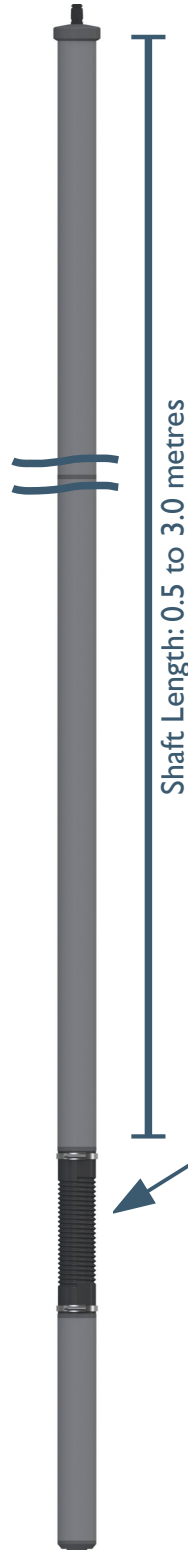

FlexTech Shaft

Mounting Shaft Including Flexible Coupling for WaterTechw² PHEVT Sensor

PRODUCT DATASHEET

COMPATIBLE SENSORS
WaterTechw² PHEVT

MATERIALS

Shaft – PVC
Connectors – PVC
Flexible Coupling – Rubber
Cable Gland – Polyamide

SIZE

Min 0.5 metres to Max 3.0 metres
2.5 and 3.0 metres Supplied in 2 Parts
60mm OD

INCLUDES

Top Cap With Spiral Strain Relief
2" BSSP Female Thread Connector
ABS Glue

COMPATIBLE HANDRAIL BRACKET
PN 223980 – FlexTech Sensor Bracket

Order Codes

Part No	Description
224553	FlexTech Shaft Assembly with Flexible Coupling (WaterTechw² PHEVT, 0.5m)
224564	FlexTech Shaft Assembly with Flexible Coupling (WaterTechw² PHEVT, 1.0m)
224565	FlexTech Shaft Assembly with Flexible Coupling (WaterTechw² PHEVT, 1.5m)
224566	FlexTech Shaft Assembly with Flexible Coupling (WaterTechw² PHEVT, 2.0m)
224567	FlexTech Shaft Assembly with Flexible Coupling (WaterTechw² PHEVT, 2.5m)
224568	FlexTech Shaft Assembly with Flexible Coupling (WaterTechw² PHEVT, 3.0m)

Publication No: I32573DS-Iss01

The company reserves the right to alter the specification without prior notice.

E&OE. Dimensions are in mm.

Shaft Length: 0.5 to 3.0 metres

The flexible coupling is designed to allow the sensor to move in the flow, this creates a self-cleaning effect on the sensor face and ensures that rags slide off the end of the shaft and do not accumulate around the sensor. This cleaning option has no impact on energy use and does not create the additional maintenance requirement that exists with compressed air systems.

The shaft length has been limited to 3.0 metres to ensure that the sensor/shaft assembly can be safely handled. Please contact Partech for alternative solutions where the distance for the water surface to anchoring point is greater than 3.0 metres.

The shaft assembly includes an adaptor at the bottom to allow the sensor to be securely attached.