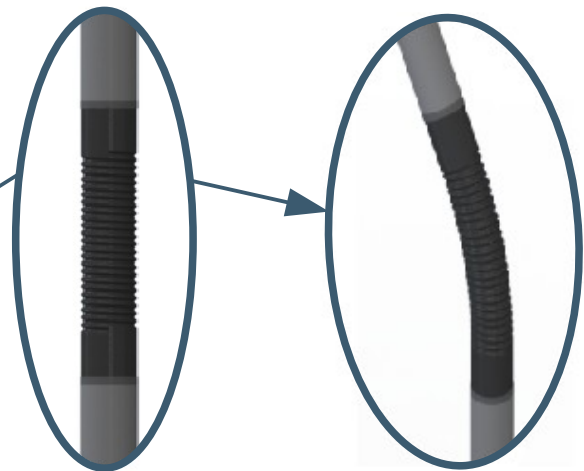

FlexTech Shaft

Mounting Shaft Including Flexible Coupling for WaterTechw² PHEVT Sensor

PRODUCT DATASHEET

COMPATIBLE SENSORS
WaterTechw² PHEVT

MATERIALS

Shaft – PVC
Connectors – PVC
Flexible Coupling – Rubber
Cable Gland – Polyamide

SIZE

Min 0.5 metres to Max 3.0 metres
2.5 and 3.0 metres Supplied in 2 Parts
60mm OD

INCLUDES

Top Cap With Spiral Strain Relief
2" BSSP Female Thread Connector
ABS Glue

COMPATIBLE HANDRAIL BRACKET
PN 223980 – FlexTech Sensor Bracket

Order Codes

Part No	Description
224553	FlexTech Shaft Assembly with Flexible Coupling (WaterTechw² PHEVT, 0.5m)
224564	FlexTech Shaft Assembly with Flexible Coupling (WaterTechw² PHEVT, 1.0m)
224565	FlexTech Shaft Assembly with Flexible Coupling (WaterTechw² PHEVT, 1.5m)
224566	FlexTech Shaft Assembly with Flexible Coupling (WaterTechw² PHEVT, 2.0m)
224567	FlexTech Shaft Assembly with Flexible Coupling (WaterTechw² PHEVT, 2.5m)
224568	FlexTech Shaft Assembly with Flexible Coupling (WaterTechw² PHEVT, 3.0m)

Publication No: I32573DS-Iss01

The company reserves the right to alter the specification without prior notice.

E&OE. Dimensions are in mm.

Shaft Length: 0.5 to 3.0 metres

The flexible coupling is designed to allow the sensor to move in the flow, this creates a self-cleaning effect on the sensor face and ensures that rags slide off the end of the shaft and do not accumulate around the sensor. This cleaning option has no impact on energy use and does not create the additional maintenance requirement that exists with compressed air systems.